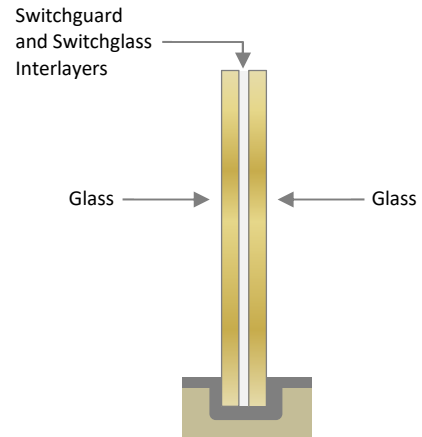

FAQ

How is Switchguard made?

Switchguard is made by sandwiching a clear, vinyl interlayer between two panes of glass and bonding them together with heat and pressure. Once sealed, the glass "sandwich" behaves as a single unit and looks like normal Switchglass.

Security

Switchguard is four times thicker than standard Switchglass and provides the ideal barrier to forced entry.

Switchguard is a Grade-A Safety Glass. In the home or in high pedestrian areas it can minimise the risk of injury - if broken, laminated glass sticks to the vinyl interlayers and stays intact. It also prevents dangerous shards of glass from scattering.

Noise Reduction

Standard Switchguard, through the thickness of its components, reduces exterior traffic, voice and airplane noise by approximately 13%.

Solar UV Protection

The vinyl inter-layer in Switchguard absorbs more than 99% of solar UV radiation. This greatly reduces the fading of your internal furnishings, extending its life by as much as 8.5 times.

Colours

Switchguard comes in four tinted shades.

How is Switchguard installed?

The installation process is the same as standard Switchglass.

Will the Switchguard interlayer degrade with age?

The vinyl inter-layer is sandwiched between panes of glass and therefore protected from the elements.

Warranty

Switchguard has a manufacturer-backed warranty against fading, bubbling, peeling and discolouring.

Switchguard Specifications

Standard Glass Thickness (can be customised)

10.4mm
12.4mm
14.4mm

Glass Size

Up to 1,820mm x 3,500mm

Switchguard PLUS Specifications

Standard Glass Thickness (can be customised)

11.8mm
13.8mm
15.8mm

Glass Size

Up to 1,820mm x 3,500mm